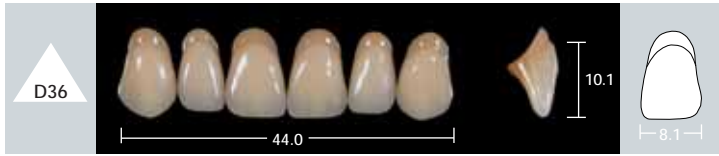

enigma

the secret behind natural looking cosmetic dentures

D TAPERED

K TAPERED

For the dentist:

If you need further information on the Enigma Teeth & Denture System please contact Schottlander on Freephone 0800 97 000 79